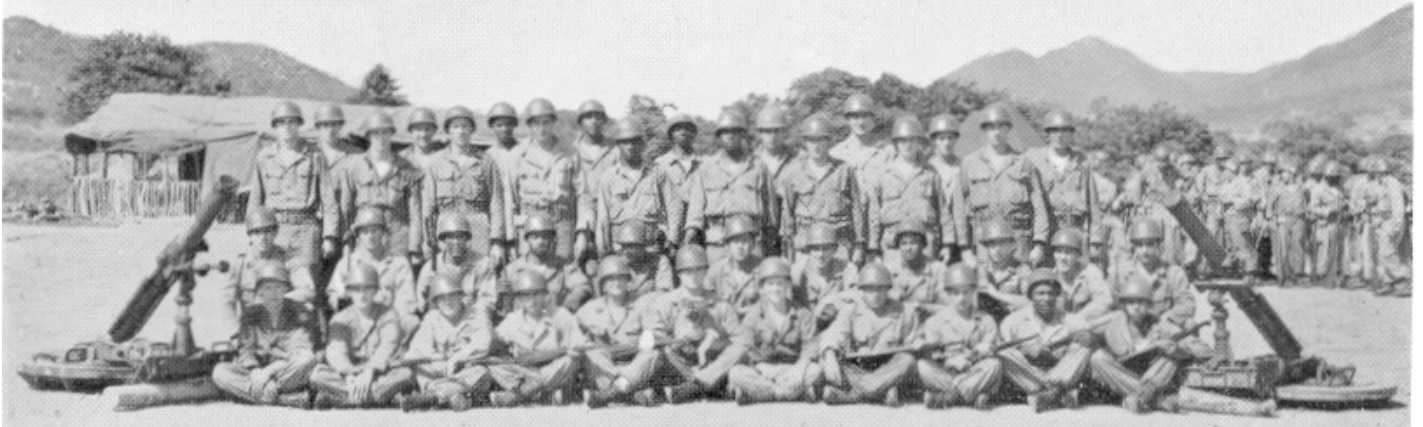

Pfc Evans

HEAVY MORTAR COMPANY
Second Platoon

- 1st Row L to R:** Cpl Van Der Wiele; Pfc Foltman; Pfc Bradley; Pfc Perez; Pvt Beckman, Sgt Swank; 4.2 (Company Mascot); Pvt Corcoran; Pvt Rivera; Pfc Drapeau; Cpl McFadden; Pfc Lugo
- 2nd Row:** Pfc Glaser; Pfc Franks; Pfc Johnson; Pfc Moore; Pfc Pastrana; Kim Ki Soo; Pfc Moore; Pfc Tarlton; Pfc Wesch; Pfc Lewandowski; Sgt Costa
- 3rd Row:** Pfc Rulon, Pvt Stewart; Pfc Brown; Pvt DeStefano, Pfc Harper; Pfc Graham; Pvt Wiles; Pfc Scholma; Pfc Carmichael
- 4th Row:** Pfc Charles; Pfc Frank; Pfc Hunter; Pfc Savage; Pfc Jerdo; Pvt Turner; Pfc Meyer; Pfc Hackney; Pvt Adams