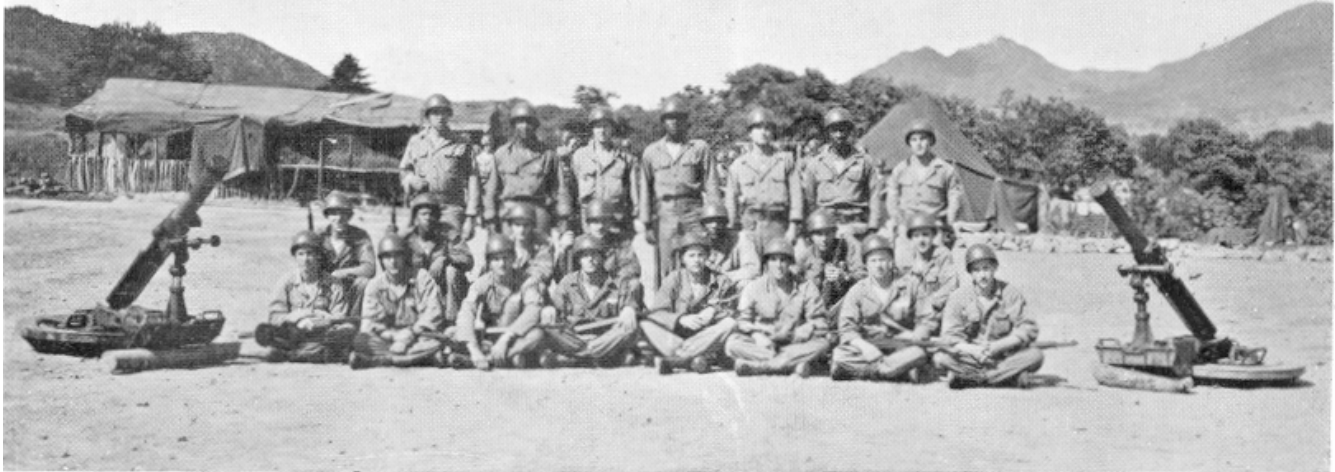

HEAVY MORTAR COMPANY
Fire Direction Center, Communication, and Survey

1st Rank L t R

Pfc Kneeland
Pfc Melcher
Pvt Camden
Cpl Dwyer
Sgt Forbes
Pfc McDonald

2nd Rank

Pfc Scigliabaglio
Pfc Hockett
Pfc Draper
Pfc Gilroy
Pfc Lewis
Pfc O'Neal
Pfc Gallagher

3rd Rank

Sgt Ewing
Pfc Turner
Pfc Cowles
Pfc Gosba
Pfc Miller
Pfc Watt
Sgt Broderick